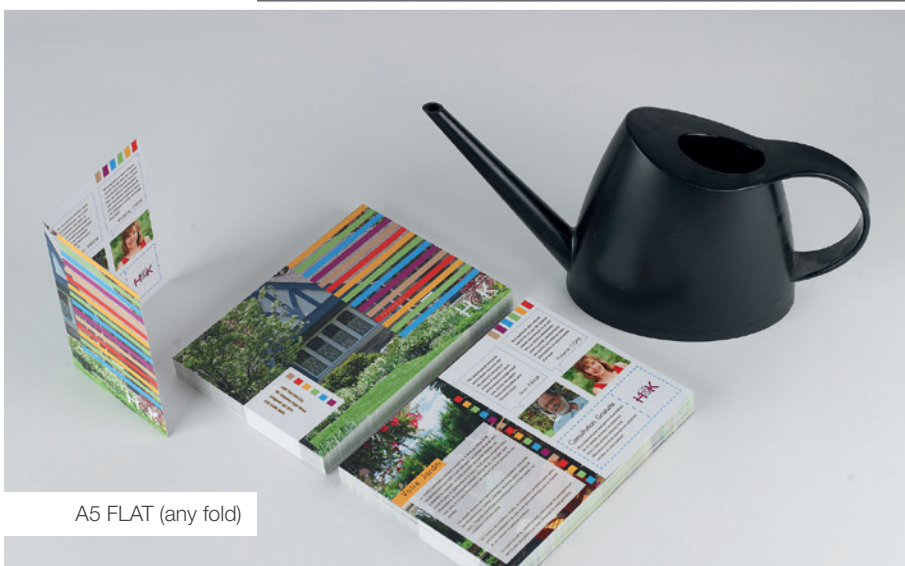

A4 FLAT (any fold)

WOOD EFFECT

A5 FLAT (any fold)